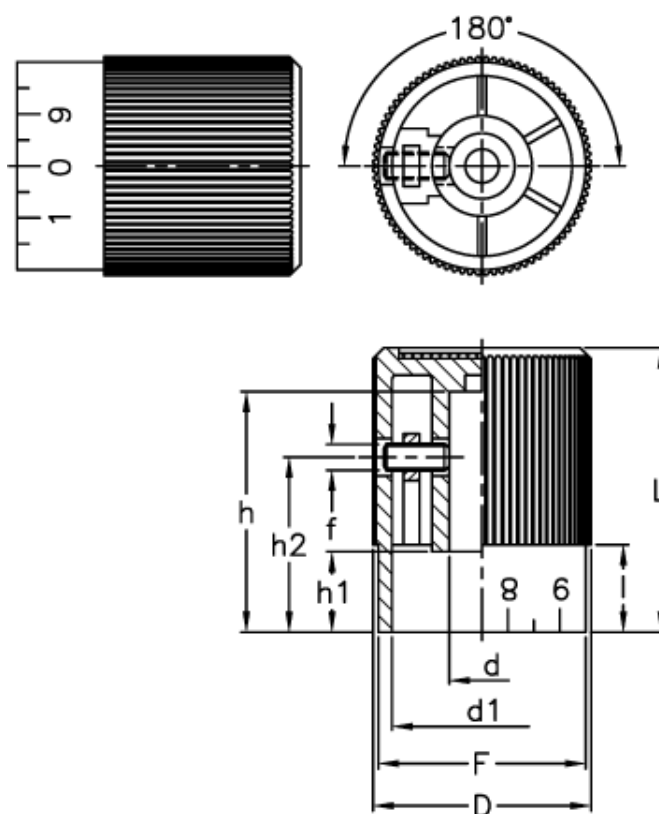

# Data Sheet

Article number: 2306031121

Description: E+G Knurled grip knob w/graduation  
IZP.30 N-8+GS-10/20

## Measures

D	= 32	l	= 13
d1	= 25	L	= 38
d H8	= 8		
f	= M4		
F	= 30		
h	= 30		
h1	= 13		
h2	= 23		